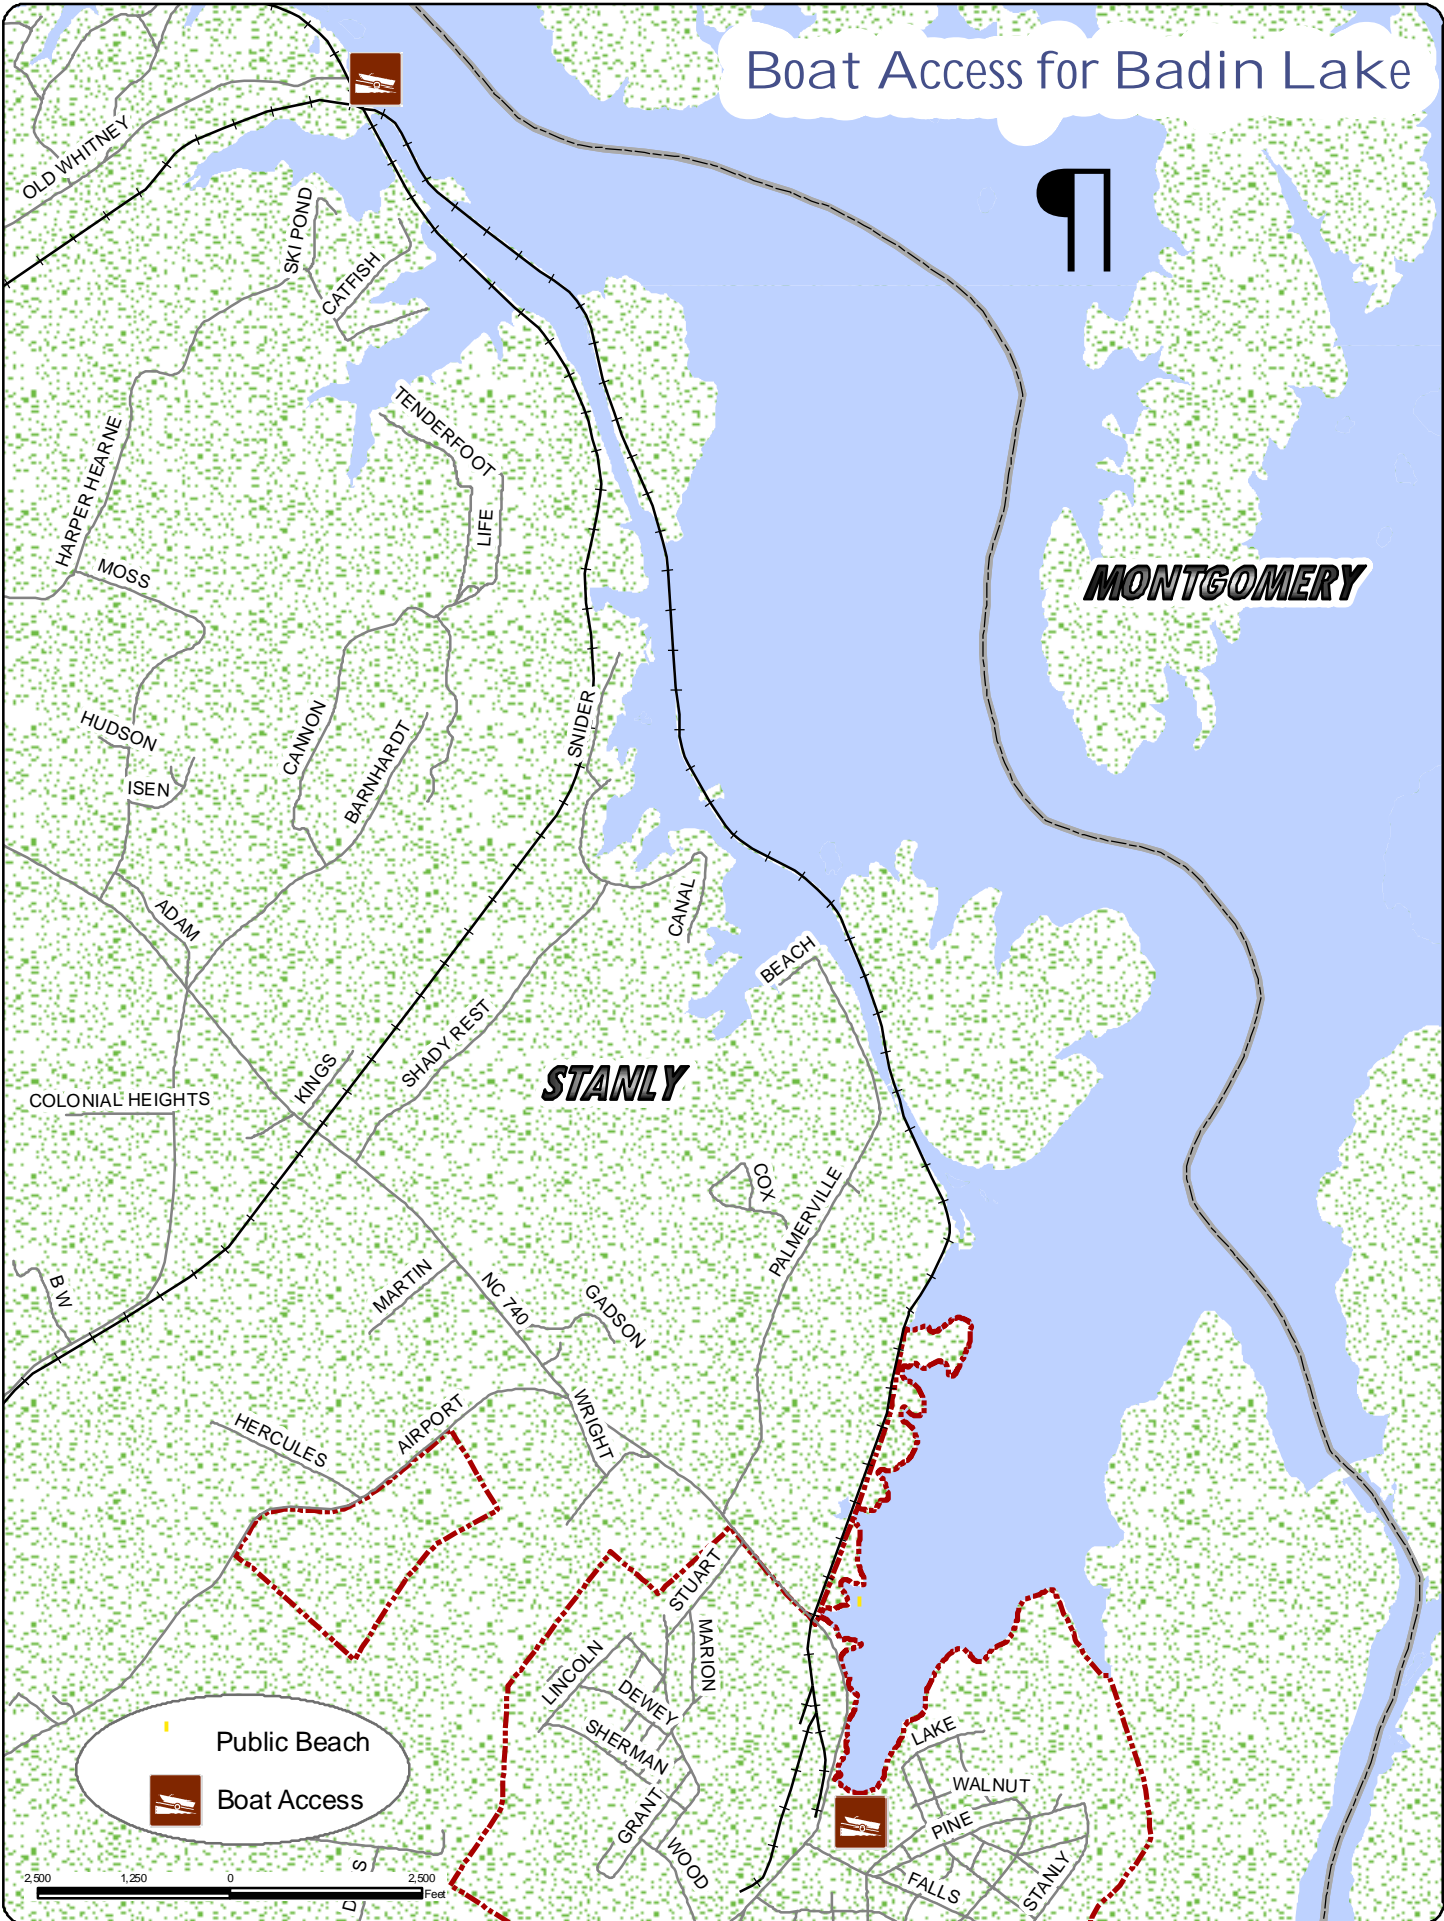

Boat Access for Badin Lake

MONTGOMERY

STANLY

Public Beach

Boat Access

2,500 1,250 0 2,500 Feet